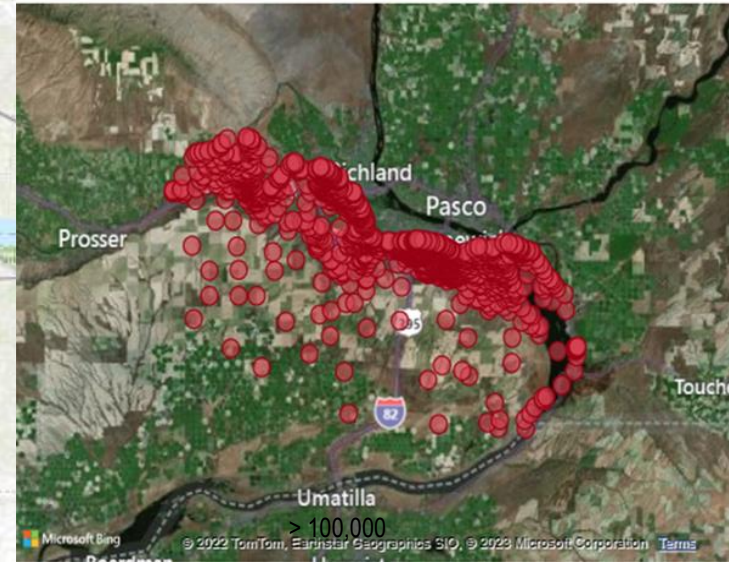

Help Save the Tri-Cities from the Horse Heaven Hills Wind & Solar Project

2020 Population at 6 Miles > 100,000 people

> 250,000 people will see these turbines within 10 to 20 miles day & night

Ferruginous Hawk – Endangered Species

Proposed Turbine Location
• (244 Turbines modeled at 499' blade-tip height)
• Visual Receptor
□ Project Lease Boundary
• 5 mile Buffer
• 10 mile Buffer
Number of Turbines Potentially Visible
0
1-50
51-75
76-100
101-125
126-150
151-175
176-200
201-244
★ November 1, 2022
EFSEC Tour Stops

Take a Road Tour - Map 1

We are in a battle to save the Horse Heaven Hills and Tri-Cities from a huge wind turbine project.

Key Viewpoints

From the Benton City exit on I-82 head south on McBee Road

- Top of McBee Ridge
- County Well Road – Clodius Road
- County Well Road - Webber Canyon Road
- Dennis Road – Henson Road
- Cemetery Road - South Travis Road
- Cemetery Road – Badger Canyon
- Badger Canyon

Return - go north on Webber Canyon Road or Badger Canyon Road

You Can Help! Take Action. Get Involved. Learn More. Please Donate.

www.TriCitiescares.org

See for Yourself - Map 2

We are fighting to protect and save the ferruginous hawk, wildlife habitat, migration corridors, cultural sites, and natural skylines.