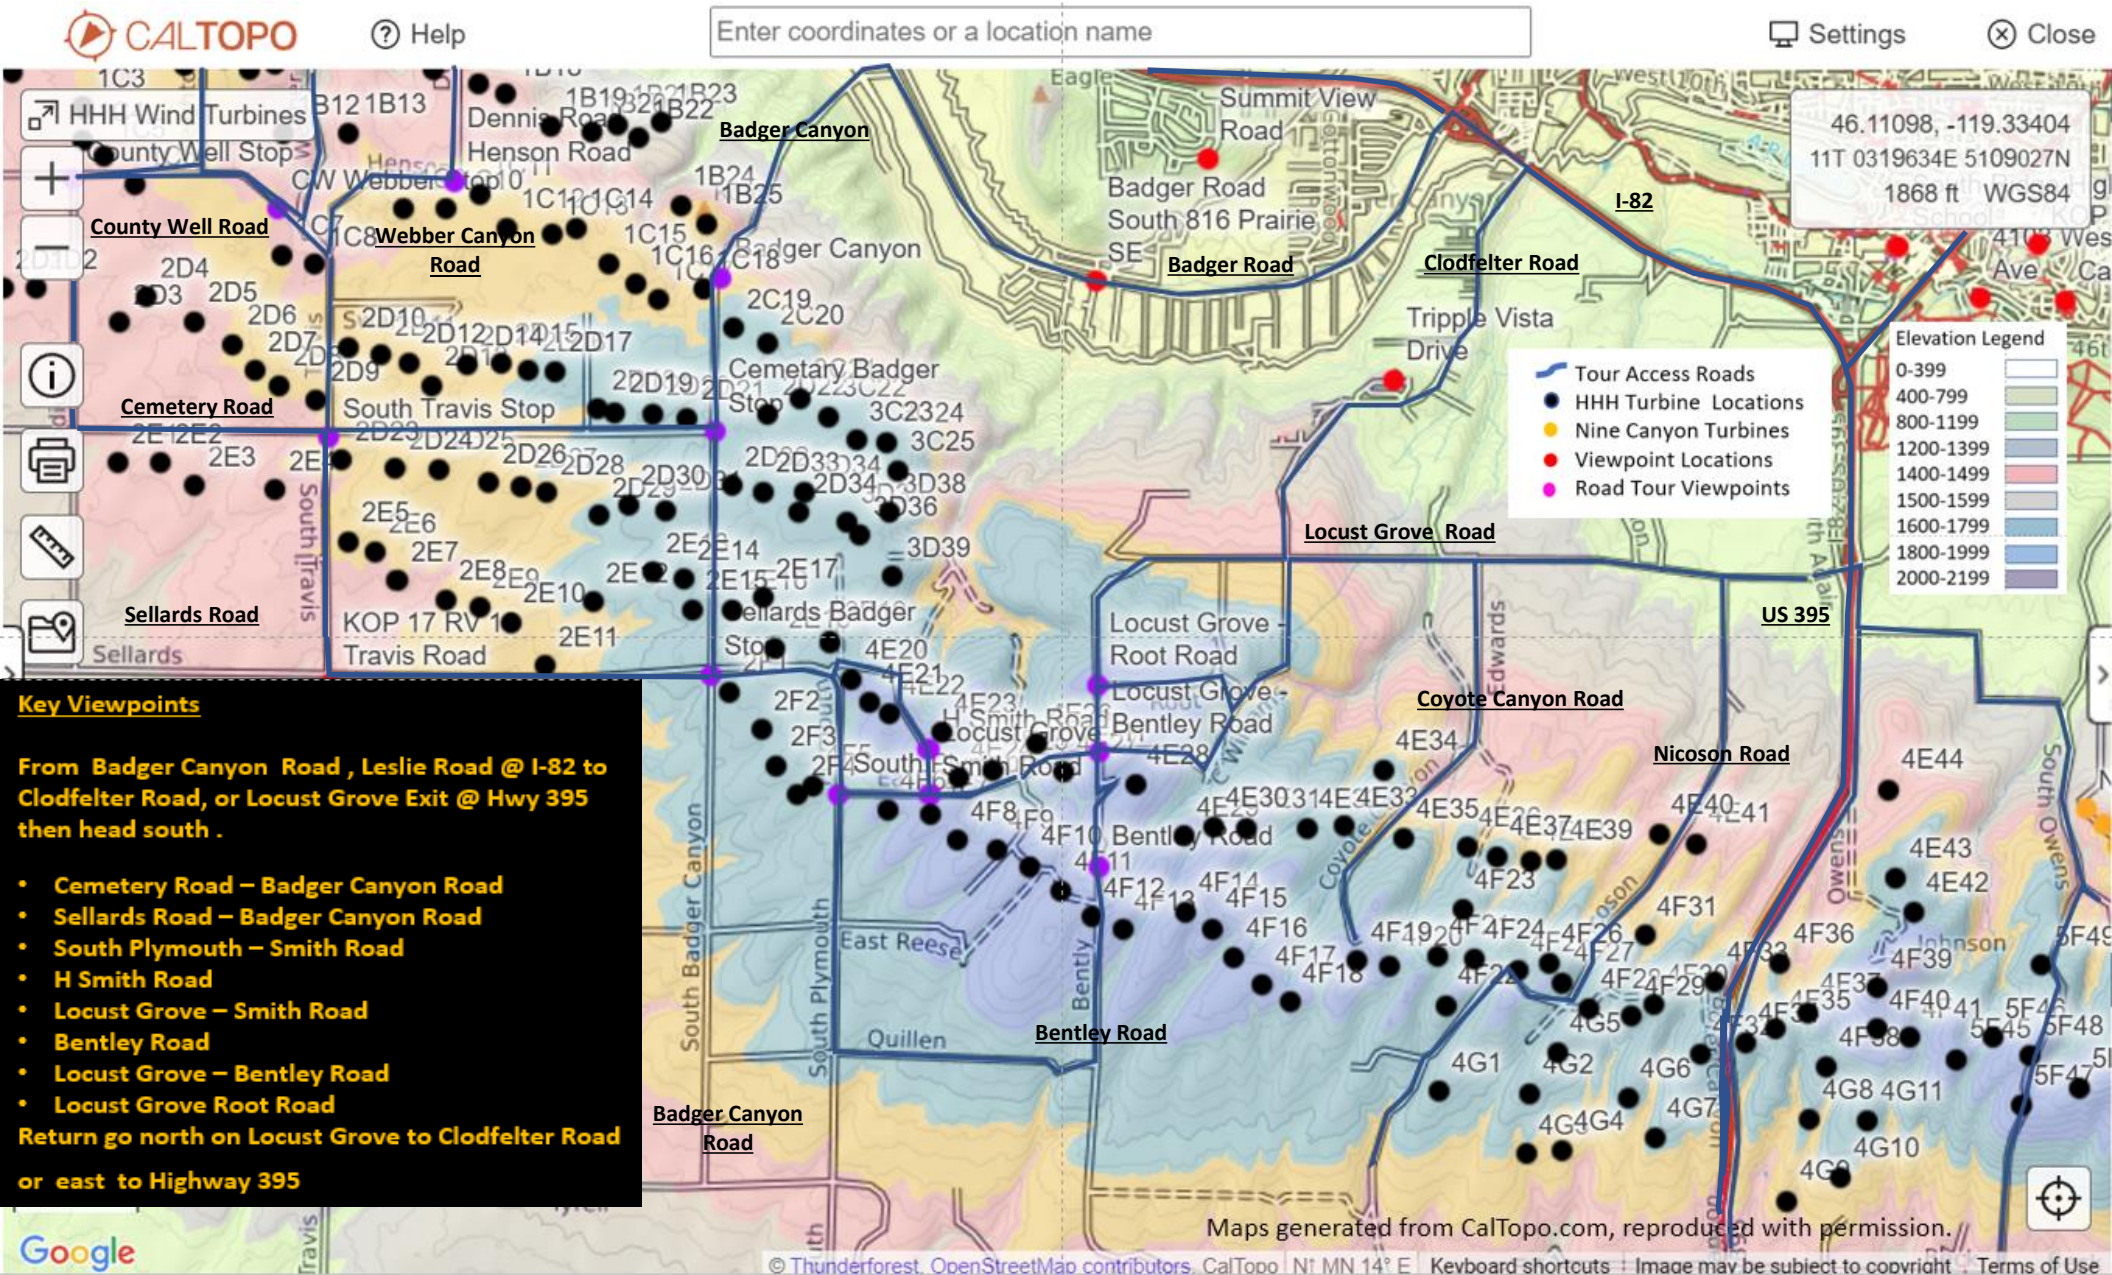

Take a Road Tour - Map 1

We are in a battle to save the Horse Heaven Hills and Tri-Cities from a huge wind turbine project.

Key Viewpoints

From the Benton City exit on I-82 head south on McBee Road

- Top of McBee Ridge
- County Well Road – Clodius Road
- County Well Road - Webber Canyon Road
- Dennis Road – Henson Road
- Cemetery Road - South Travis Road
- Cemetery Road – Badger Canyon
- Badger Canyon

Return - go north on Webber Canyon Road or Badger Canyon Road

You Can Help! Take Action. Get Involved. Learn More. Please Donate.

www.TriCitiescares.org

See for Yourself - Map 2

We are fighting to protect and save the ferruginous hawk, wildlife habitat, migration corridors, cultural sites, and natural skylines.