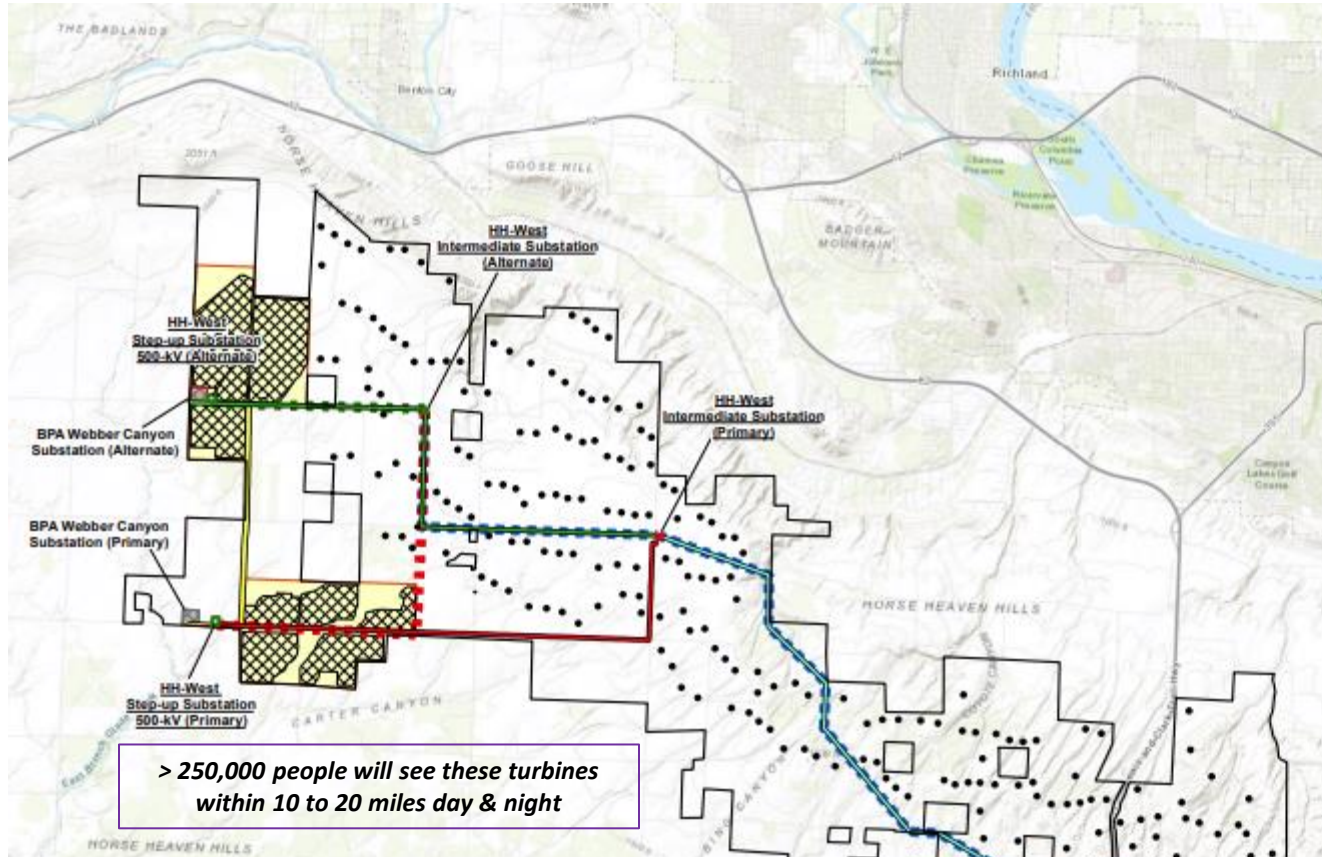

Help Save the Tri-Cities from the Horse Heaven Hills Wind & Solar Project

2020 Population at 6 Miles > 100,000 people

> 250,000 people will see these turbines within 10 to 20 miles day & night

Ferruginous Hawk – Endangered Species

Proposed Turbine Location
• (244 Turbines modeled at 499' blade-tip height)
• Visual Receptor
□ Project Lease Boundary
• 5 mile Buffer
• 10 mile Buffer
Number of Turbines Potentially Visible
0
1-50
51-75
76-100
101-125
126-150
151-175
176-200
201-244
★ November 1, 2022
EFSEC Tour Stops

Largest Wind/Solar Project in Washington
244 - 499 ft. wind turbines or 150 - 671 ft turbines
10.4 square miles of solar panels
104.5 miles of access roads
20 miles of new 230 kv/500 kv transmission lines

Take a Road Tour - Map 1

We are in a battle to save the Horse Heaven Hills and Tri-Cities from a huge wind turbine project.

Key Viewpoints

From the Benton City exit on I-82 head south on McBee Road

- Top of McBee Ridge
- County Well Road – Clodius Road
- County Well Road - Webber Canyon Road
- Dennis Road – Henson Road
- Cemetery Road - South Travis Road
- Cemetery Road – Badger Canyon
- Badger Canyon