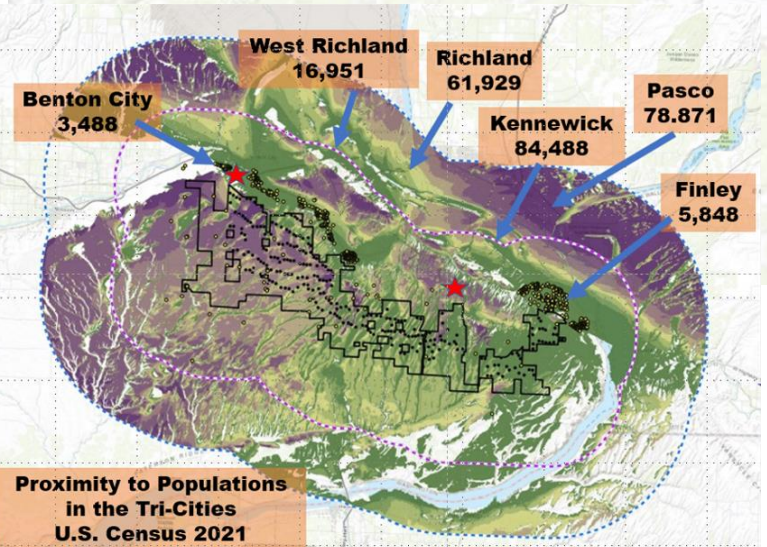

Help Save the Tri-Cities from the Horse Heaven Hills Wind & Solar Project

2020 Population at 6 Miles > 100,000 people

> 250,000 people will see these turbines within 10 to 20 miles day & night

Ferruginous Hawk – Endangered Species

Proposed Turbine Location
• (244 Turbines modeled at 499' blade-tip height)
• Visual Receptor
□ Project Lease Boundary
• 5 mile Buffer
• 10 mile Buffer
Number of Turbines Potentially Visible
0
1-50
51-75
76-100
101-125
126-150
151-175
176-200
201-244
★ November 1, 2022
EFSEC Tour Stops