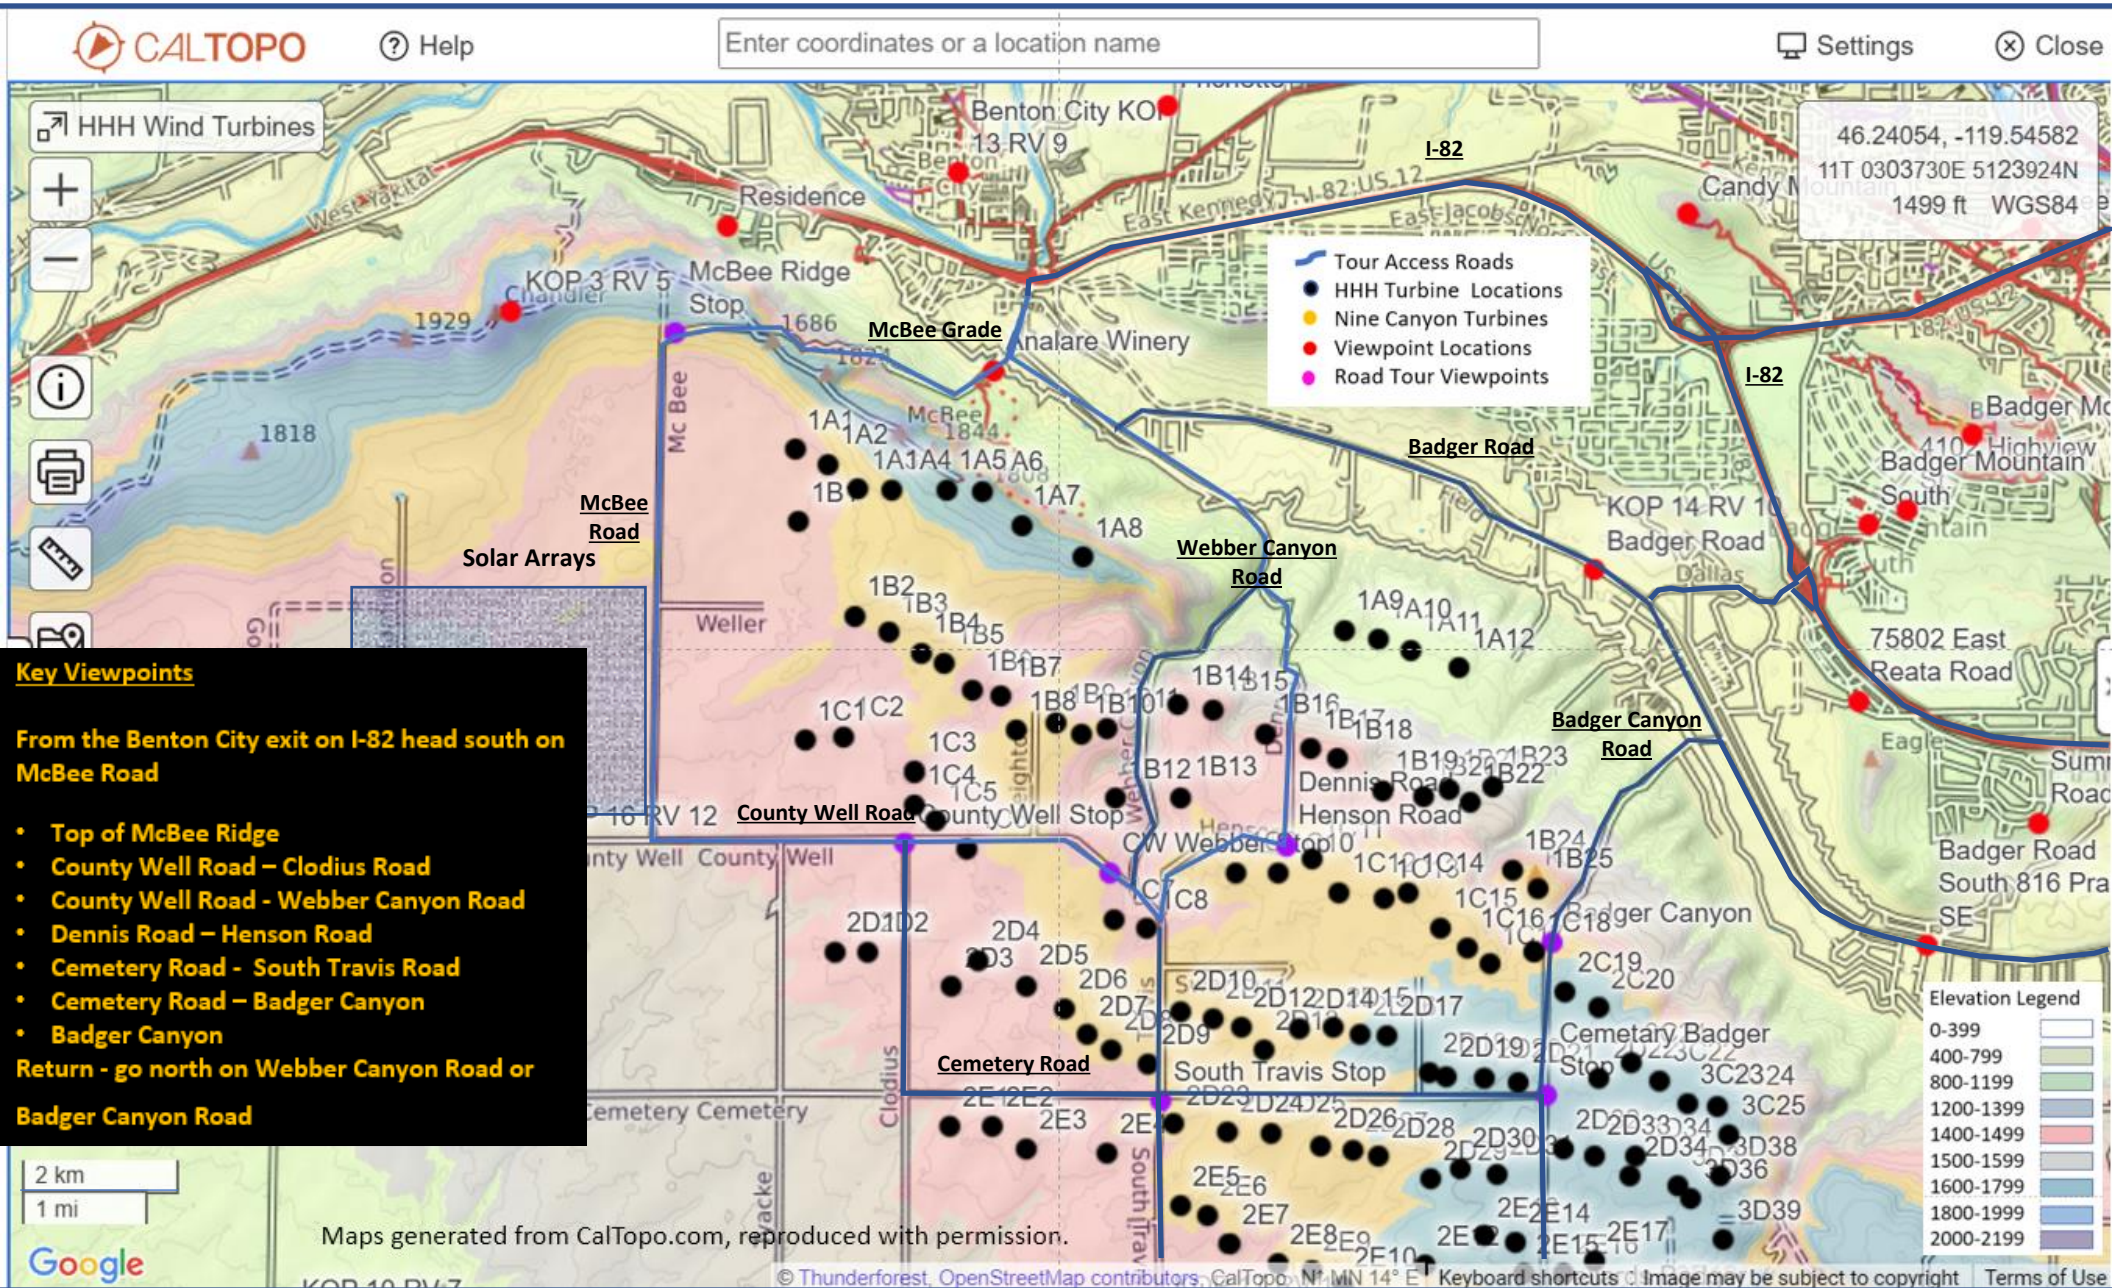

Help Save the Tri-Cities from the Horse Heaven Hills Wind & Solar Project

2020 Population at 6 Miles > 100,000 people

> 250,000 people will see these turbines within 10 to 20 miles day & night

Ferruginous Hawk – Endangered Species

Proposed Turbine Location
• (244 Turbines modeled at 499' blade-tip height)
• Visual Receptor
□ Project Lease Boundary
• 5 mile Buffer
• 10 mile Buffer
Number of Turbines Potentially Visible
0
1-50
51-75
76-100
101-125
126-150
151-175
176-200
201-244
★ November 1, 2022
EFSEC Tour Stops

Take a Road Tour - Map 1

We are in a battle to save the Horse Heaven Hills and Tri-Cities from a huge wind turbine project.

Key Viewpoints

From the Benton City exit on I-82 head south on McBee Road

- Top of McBee Ridge
- County Well Road – Clodius Road
- County Well Road - Webber Canyon Road
- Dennis Road – Henson Road
- Cemetery Road - South Travis Road
- Cemetery Road – Badger Canyon
- Badger Canyon

Return - go north on Webber Canyon Road or Badger Canyon Road

You Can Help! Take Action. Get Involved. Learn More. Please Donate.

www.TriCitiescares.org

See for Yourself - Map 2

We are fighting to protect and save the ferruginous hawk, wildlife habitat, migration corridors, cultural sites, and natural skylines.