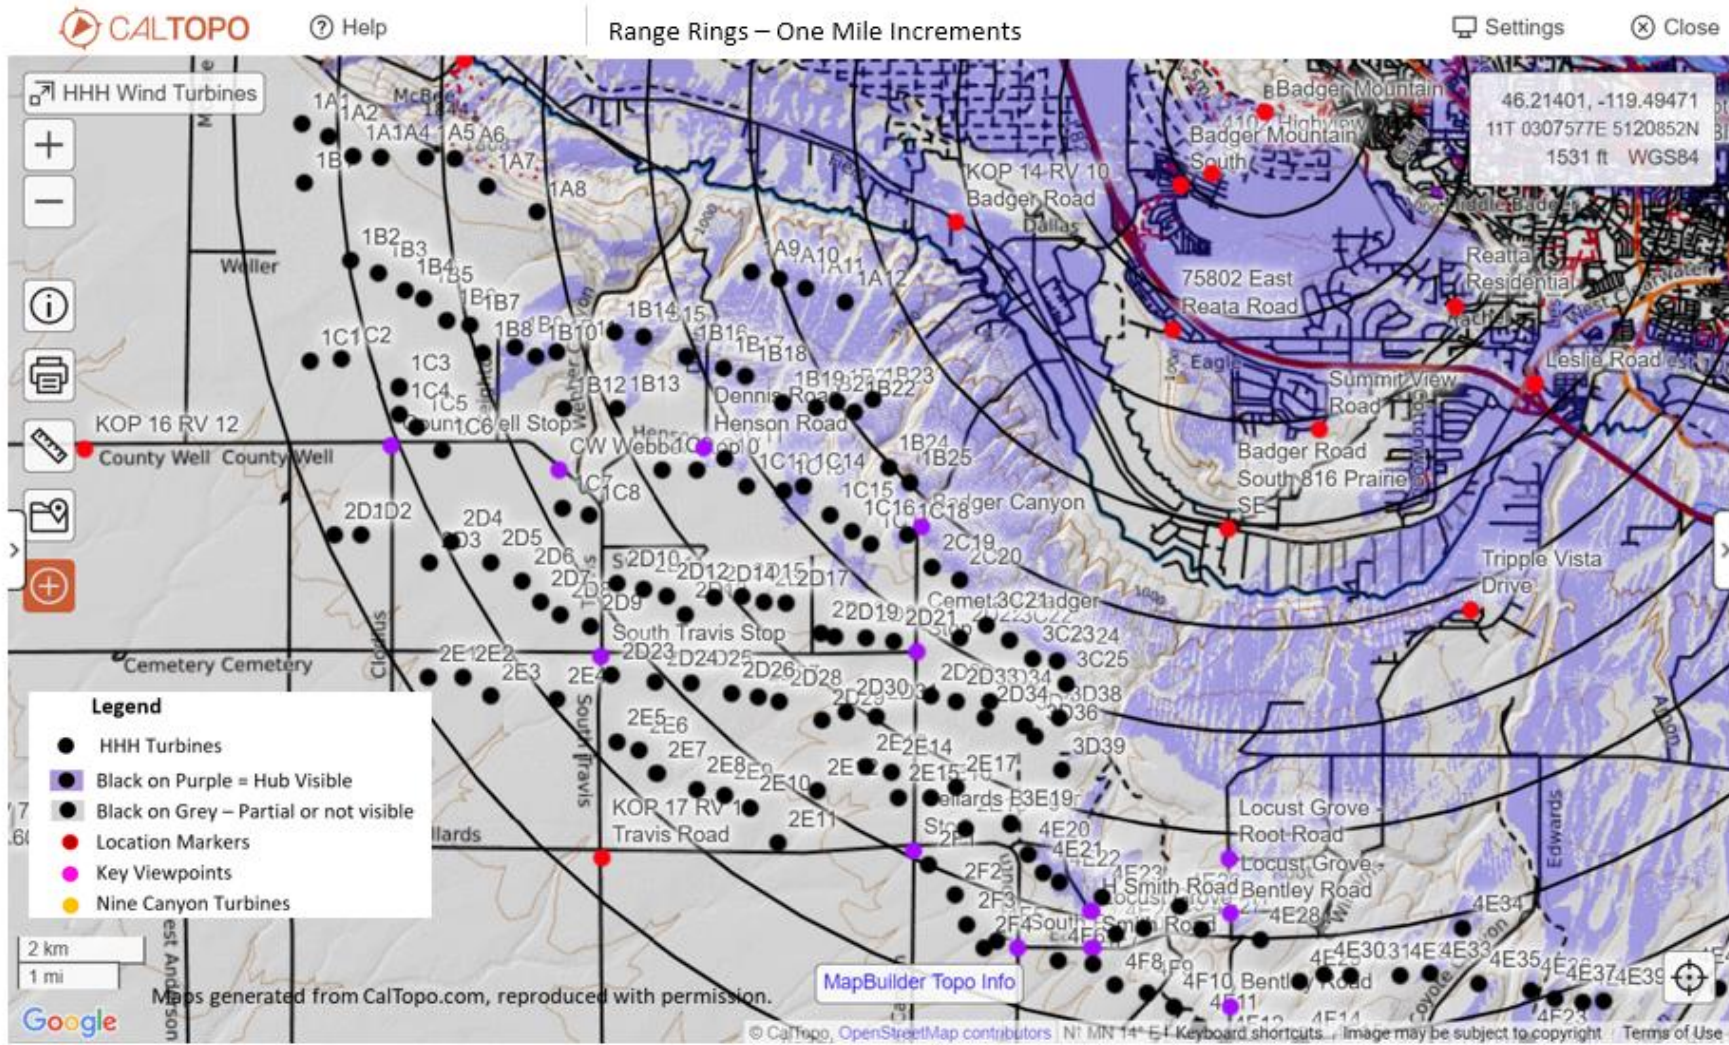

Badger Mountain South & West Facing Viewshed 499 ft hub height

Badger Mountain South & East Facing Viewshed 499 ft hub height