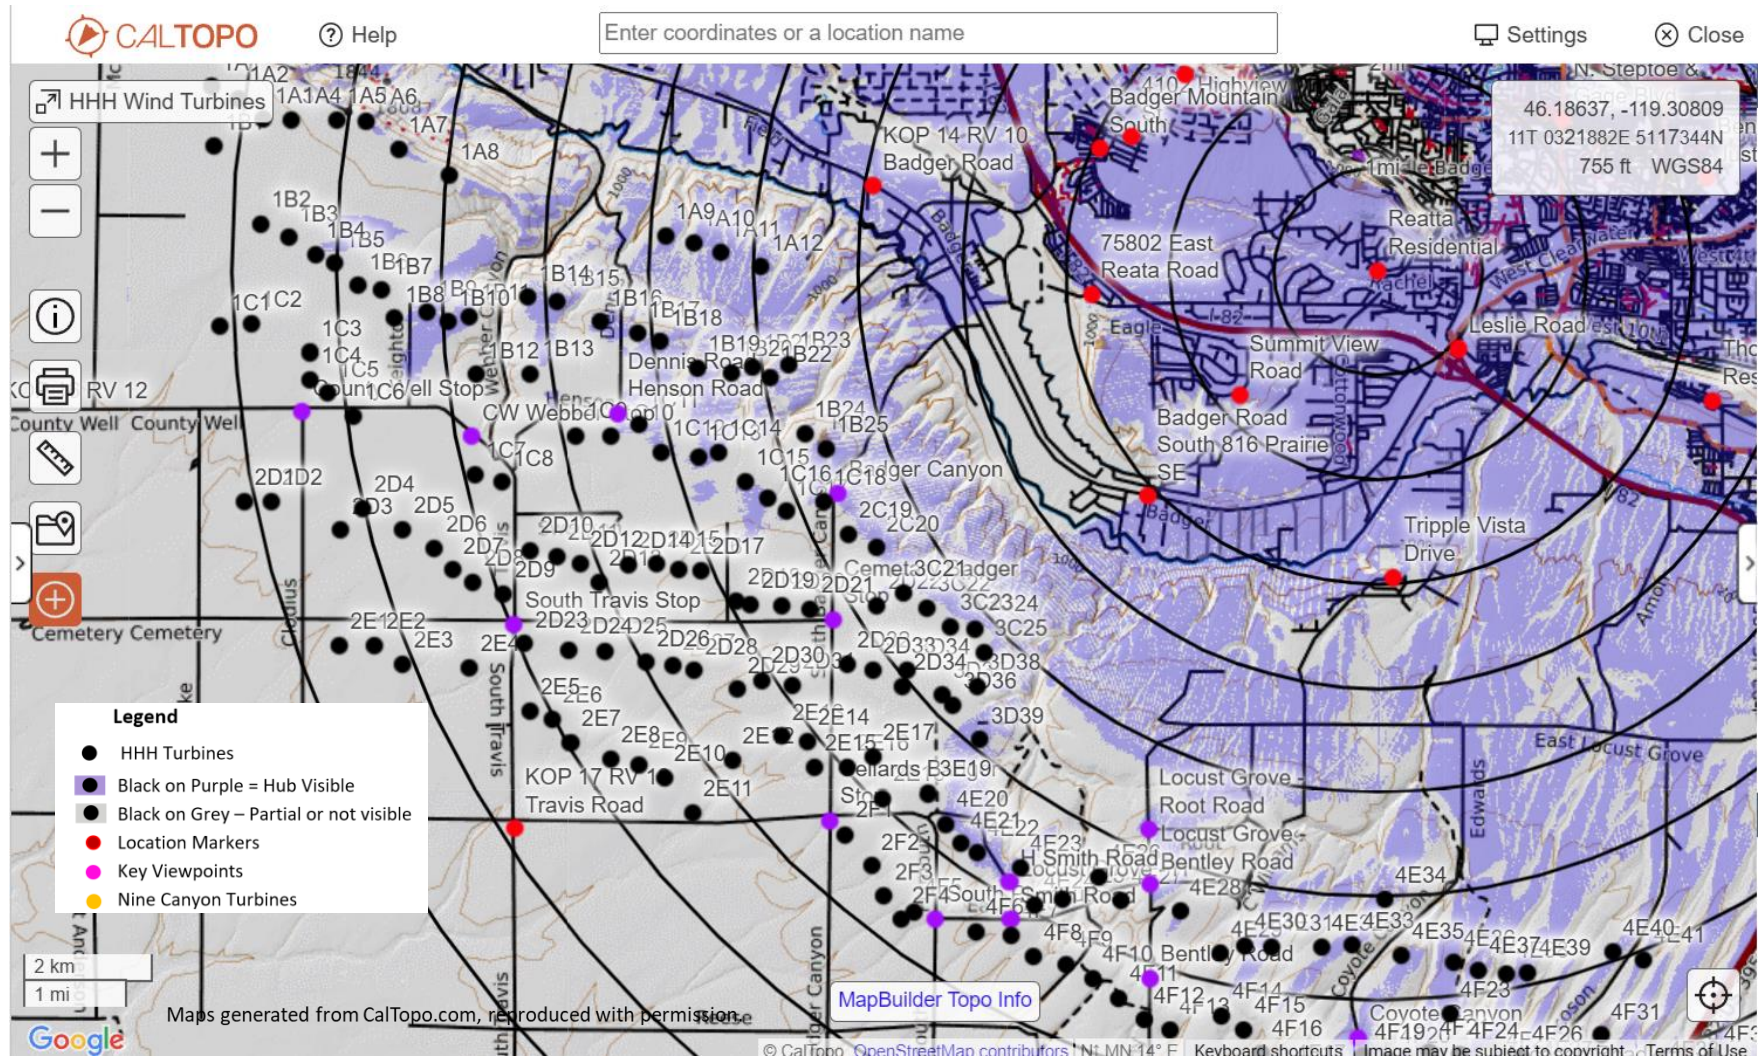

Reatta Residential Facing South & West Facing Viewshed 499 ft hub height

Reatta Residential South & East Facing Viewshed 499 ft hub height